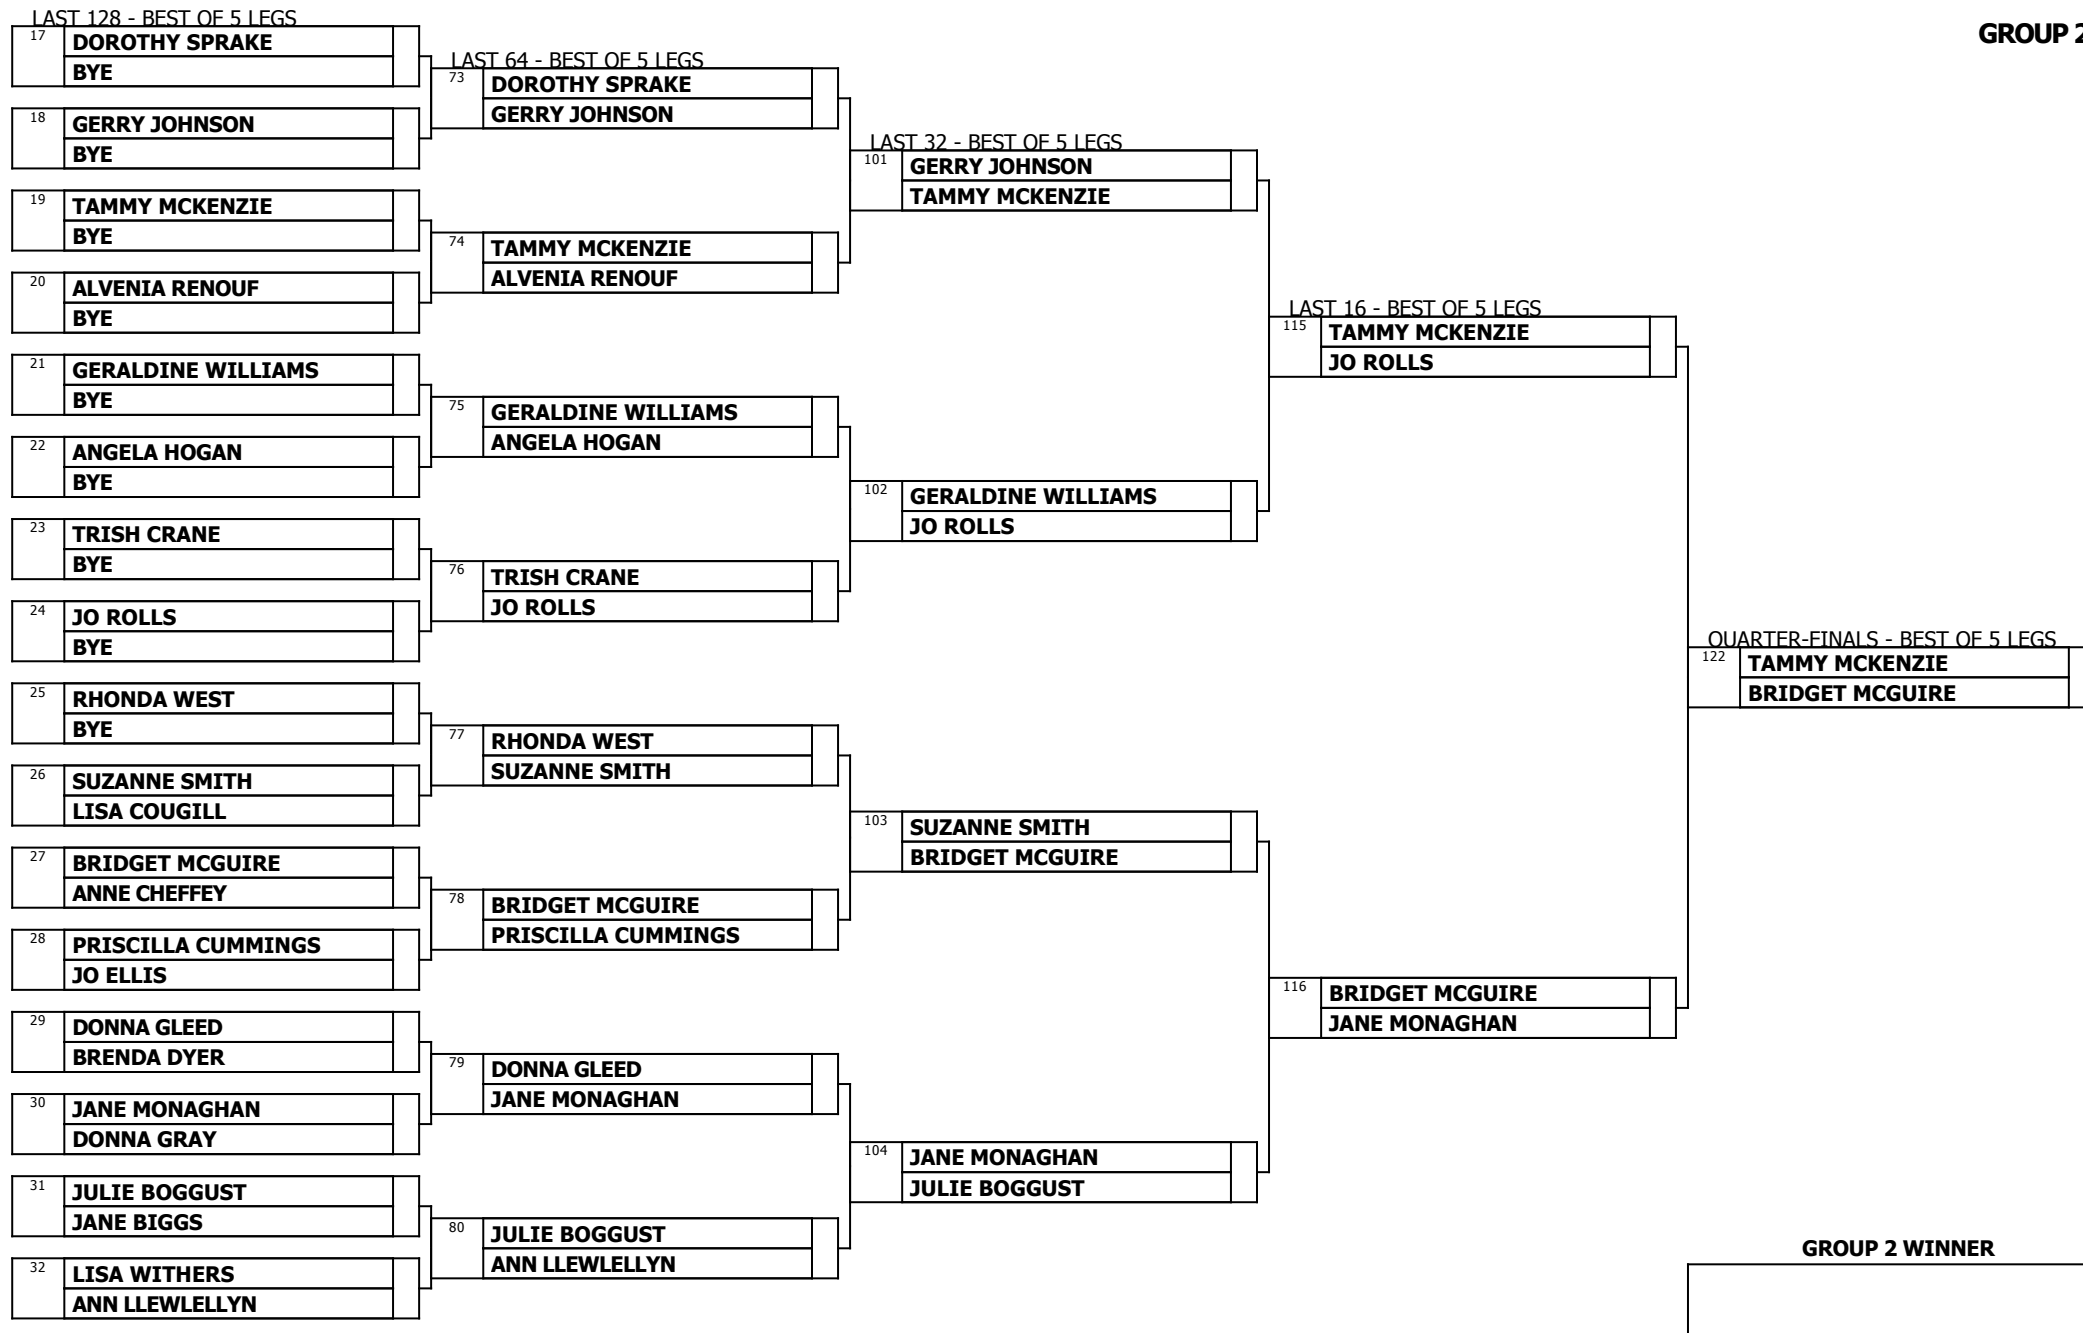

GROUP 1

LAST 128 - BEST OF 5 LEGS

1	DONNA HUTT
	BYE
2	LEANNE TOPPER
	BYE
3	HAYLEY GATFORD
	BYE
4	APYLEE JONES
	BYE
5	SAM PINK
	BYE
6	LISA WARREN
	BYE
7	DINKS D'AGOSTINO
	BYE
8	SUSAN BIRD
	BYE
9	KELLY RYAN
	BYE
10	JULES SALDANHA
	KAREN COUSINS
11	SAMANTHA PIKE
	LAURA TURNER
12	SAMRAN PROMMETTA
	TRINA PERRY
13	LUCI CUNNINGHAM
	MARIE BARTHROP
14	SALLY FIELDER
	DENISE PEAKE
15	KERRY SIMMONS
	MARGARET SUTTON
16	EILEEN MCQUAID
	JAN EVANS

LAST 64 - BEST OF 5 LEGS

65	DONNA HUTT
	LEANNE TOPPER
66	HAYLEY GATFORD
	APYLEE JONES
67	SAM PINK
	LISA WARREN
68	DINKS D'AGOSTINO
	SUSAN BIRD
69	KELLY RYAN
	JULES SALDANHA
70	LAURA TURNER
	SAMRAN PROMMETTA
71	LUCI CUNNINGHAM
	DENISE PEAKE
72	KERRY SIMMONS
	EILEEN MCQUAID

LAST 32 - BEST OF 5 LEGS

97	LEANNE TOPPER
	APYLEE JONES
98	LISA WARREN
	SUSAN BIRD
99	KELLY RYAN
	LAURA TURNER
100	DENISE PEAKE
	KERRY SIMMONS

LAST 16 - BEST OF 5 LEGS

113	APYLEE JONES
	SUSAN BIRD
114	LAURA TURNER
	KERRY SIMMONS

QUARTER-FINALS - BEST OF 5 LEGS

121	APYLEE JONES
	LAURA TURNER

GROUP 1 WINNER

GROUP 2