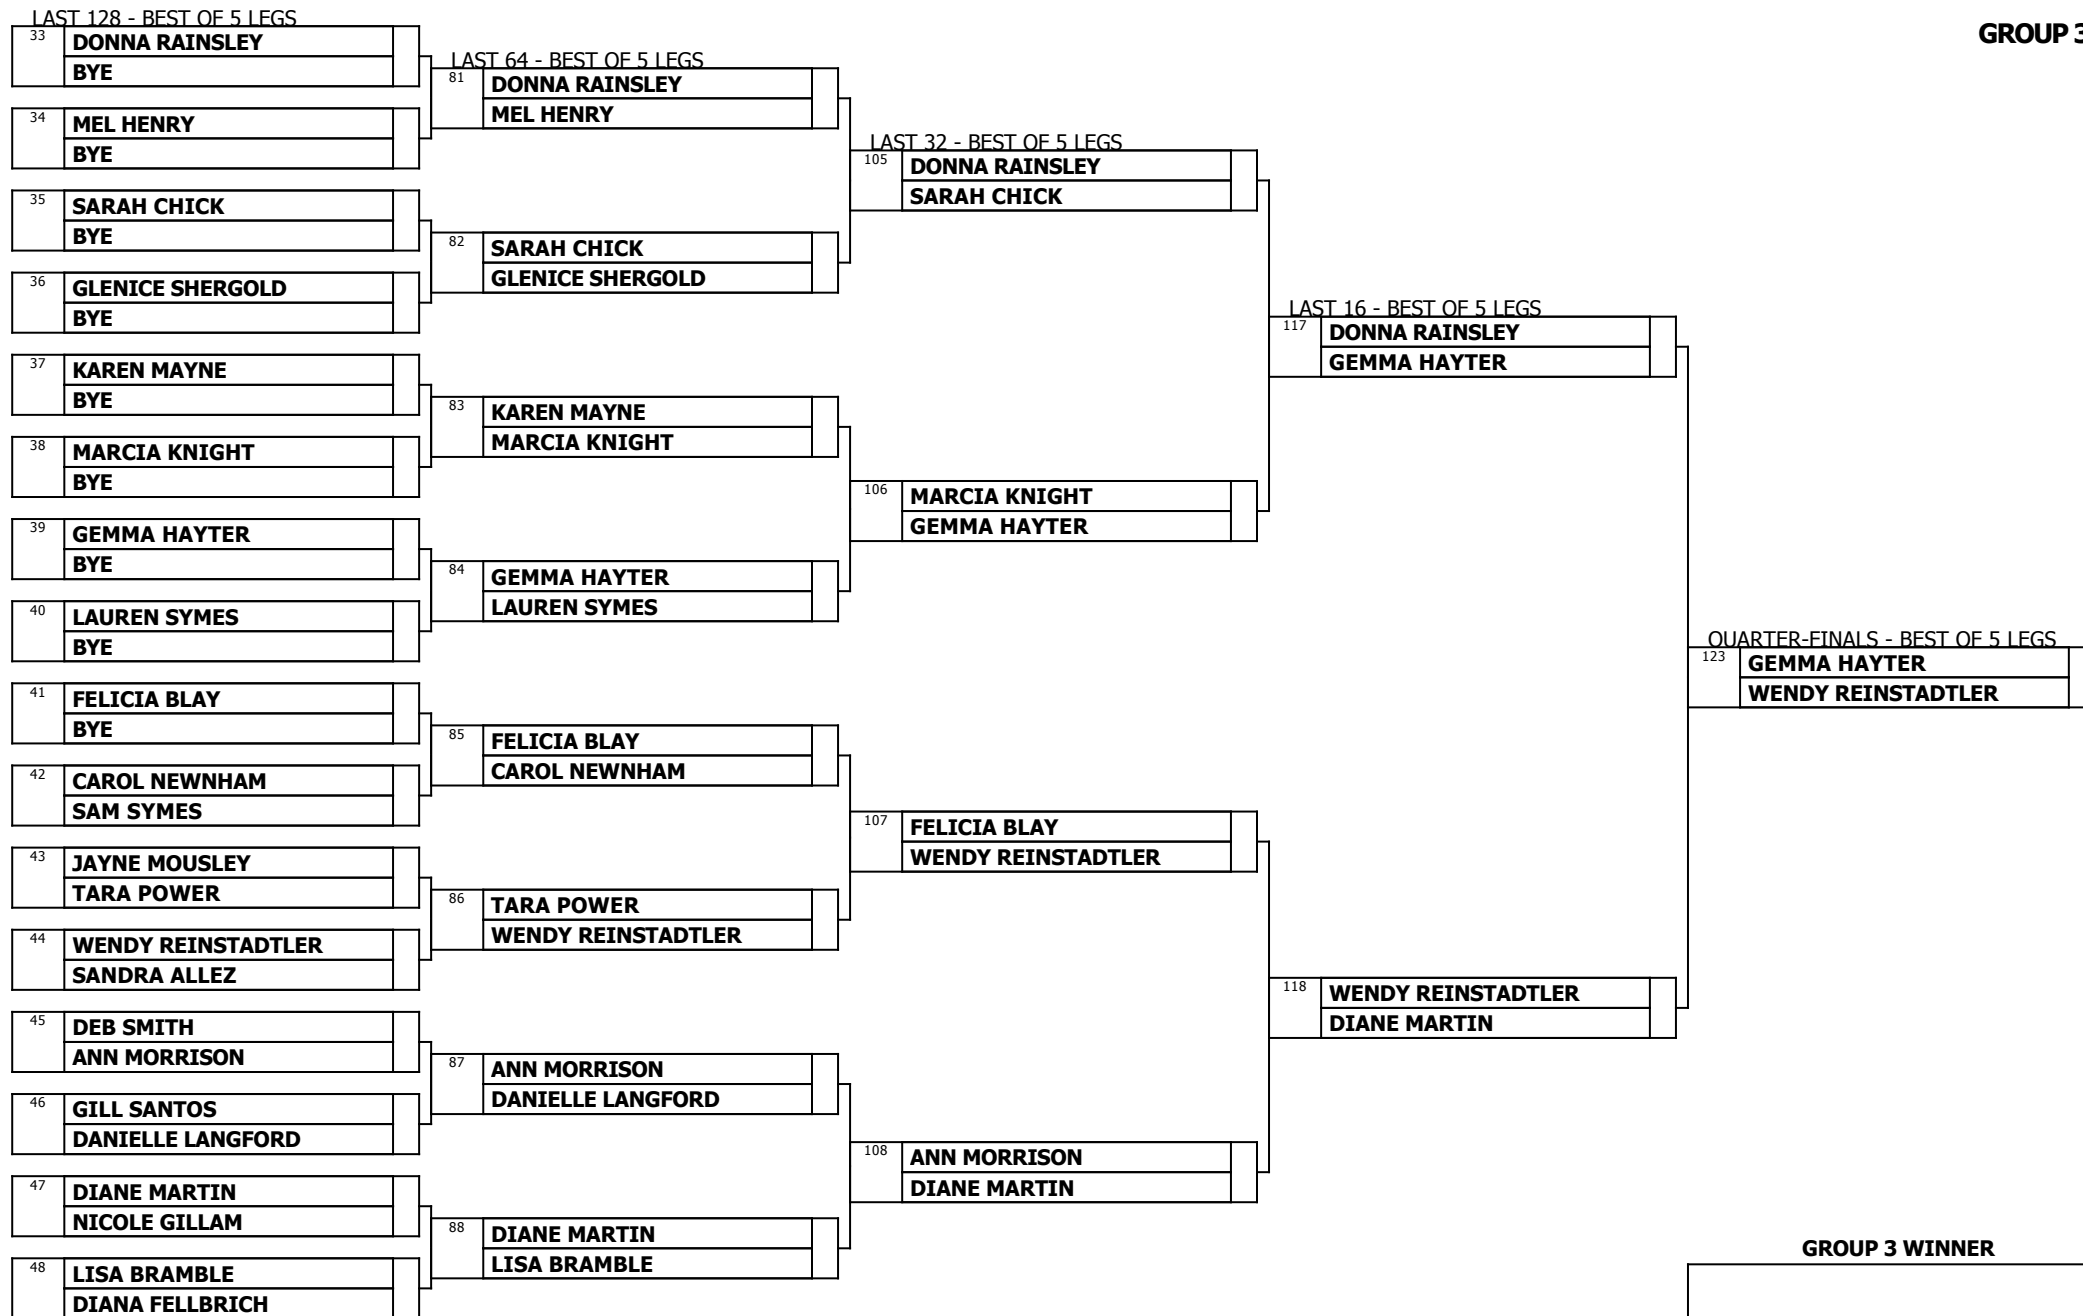

QUARTER-FINALS - BEST OF 5 LEGS

121	APYLEE JONES
	LAURA TURNER

GROUP 1 WINNER

--

GROUP 2

GROUP 3

GROUP 4

LAST 128 - BEST OF 5 LEGS